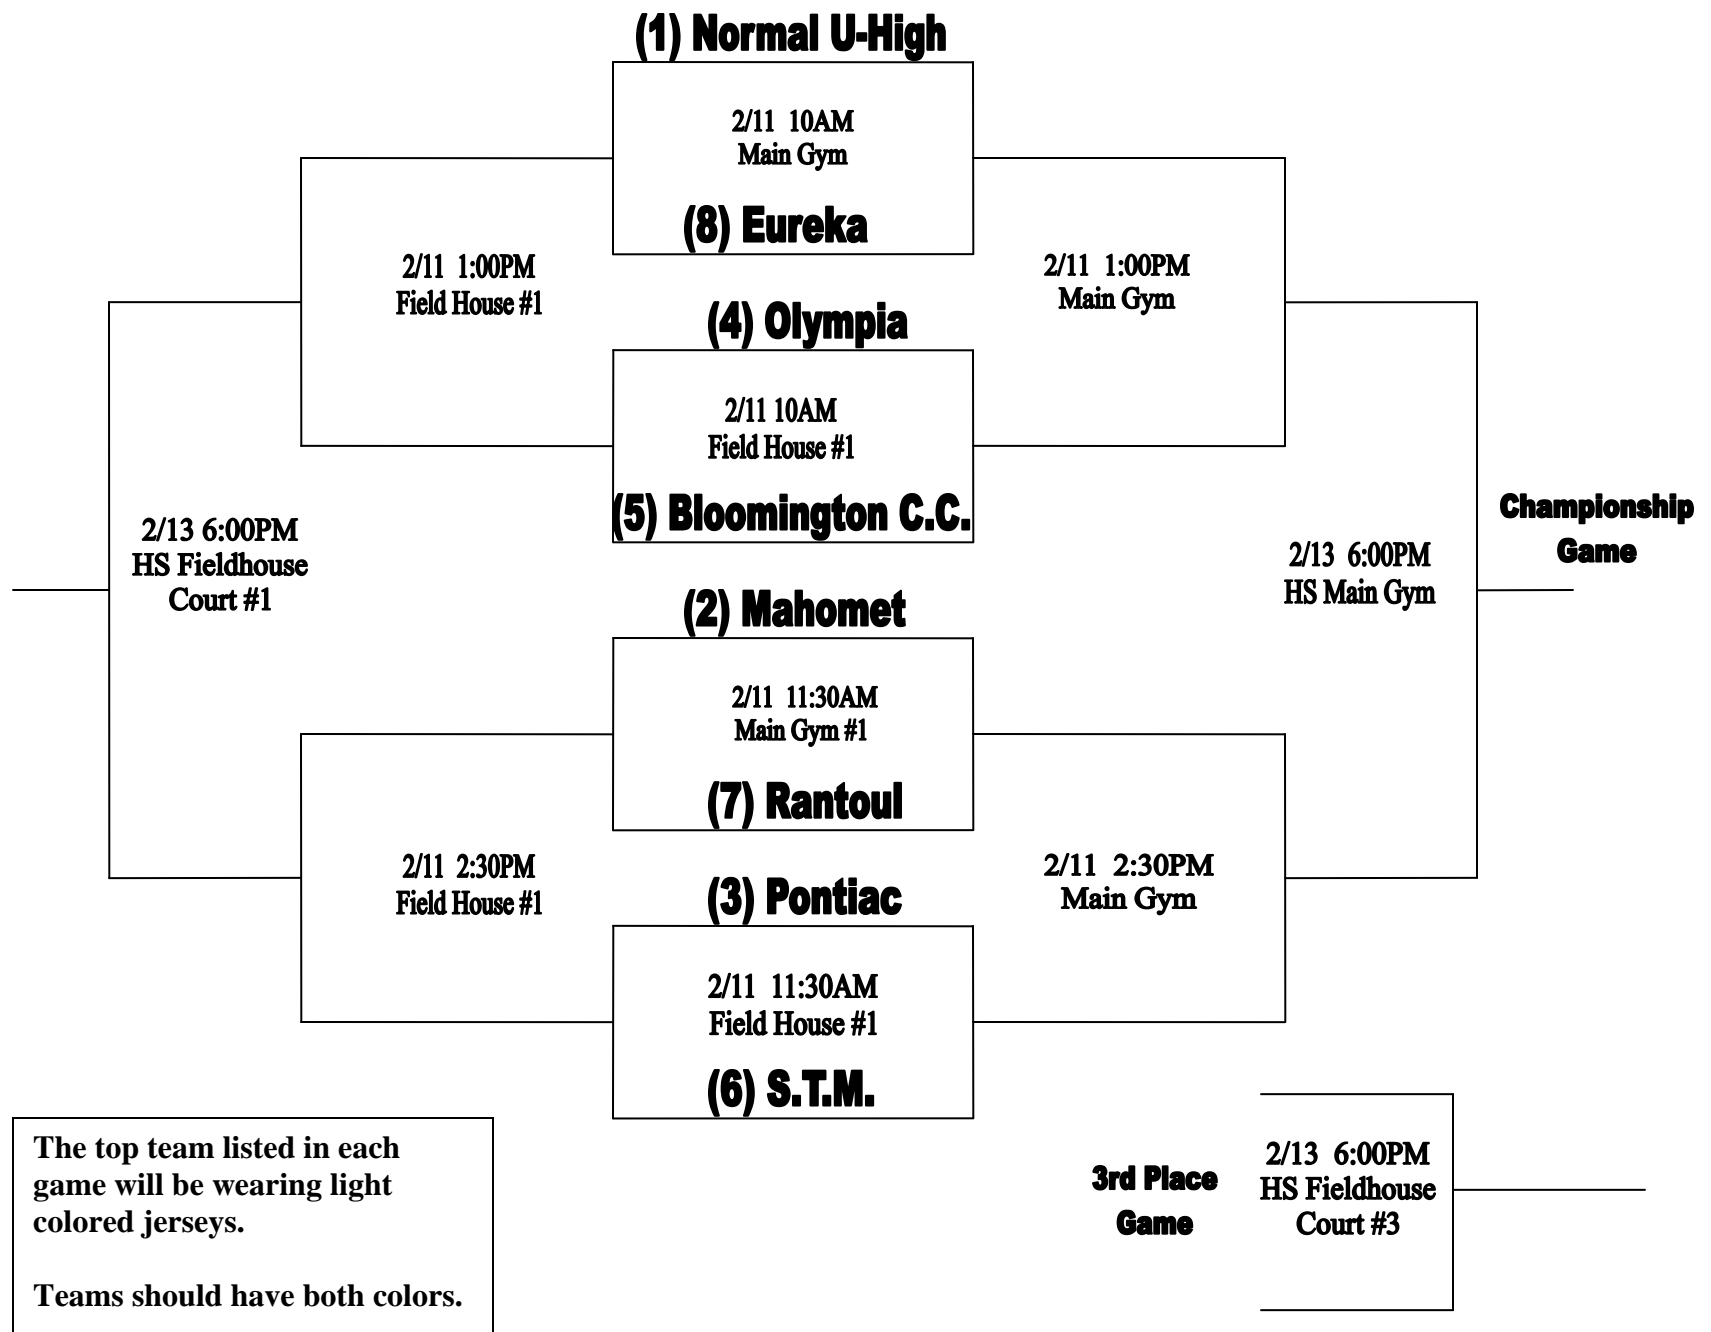

# 2012 Freshman Boys Corn Belt Tournament

The top team listed in each game will be wearing light colored jerseys.

Teams should have both colors.